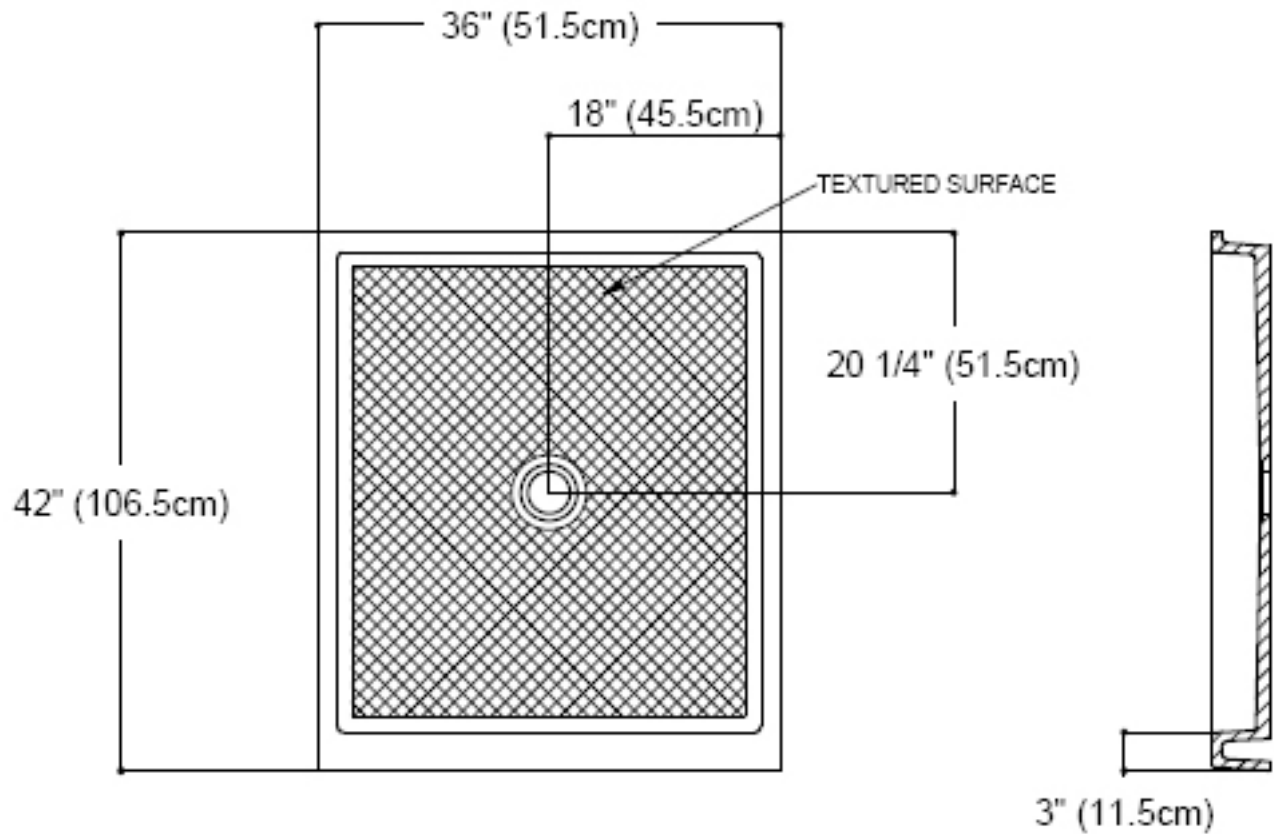

Distinctive Marble

40 North Mojave Road - Las Vegas, Nevada 89101 - (702) 438-2774 - Fax(702) 438-1373

1/4" PER FT. DRAIN SLOPE

4 1/2" (11.5cm)