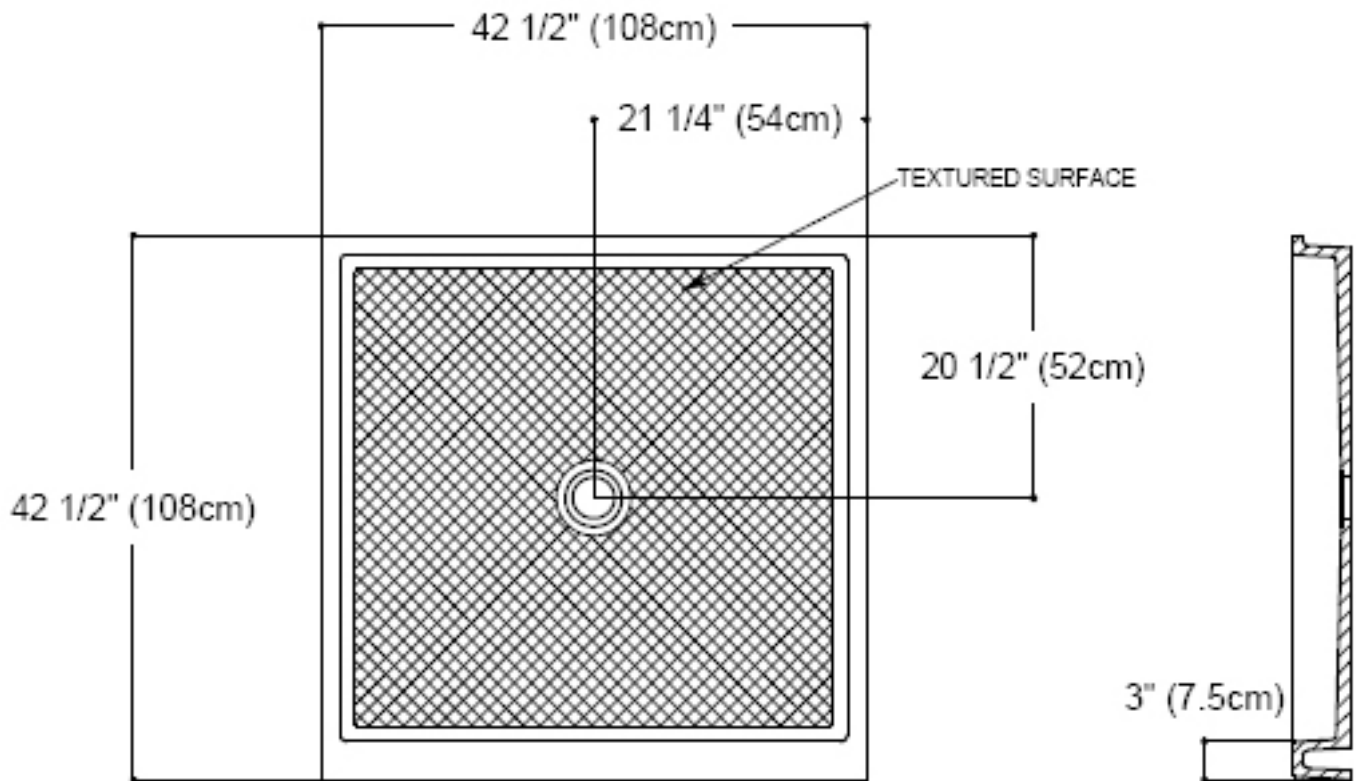

Distinctive Marble

40 North Mojave Road - Las Vegas, Nevada 89101 - (702) 438-2774 - Fax(702) 438-1373

1/4" PER FT. DRAIN SLOPE

4 1/2 (11.5cm)