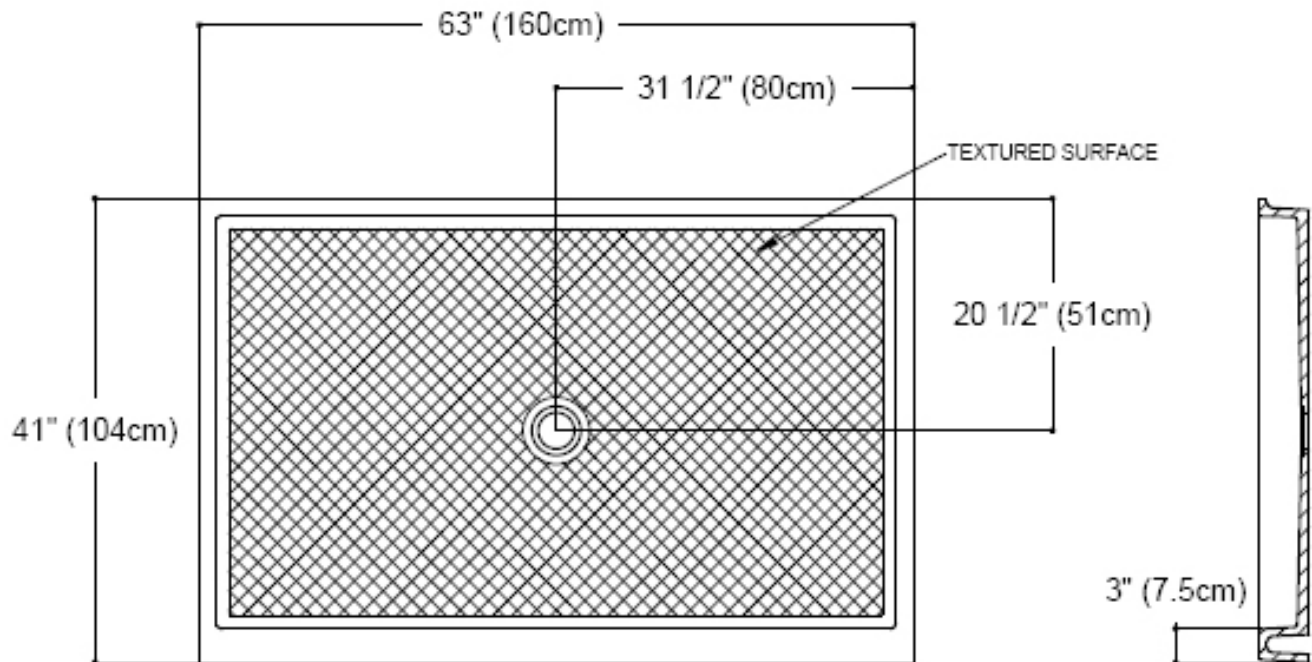

Distinctive Marble

40 North Mojave Road - Las Vegas, Nevada 89101 - (702) 438-2774 - Fax(702) 438-1373

1/4" PER FT. DRAIN SLOPE

4 1/2" (11.5cm)