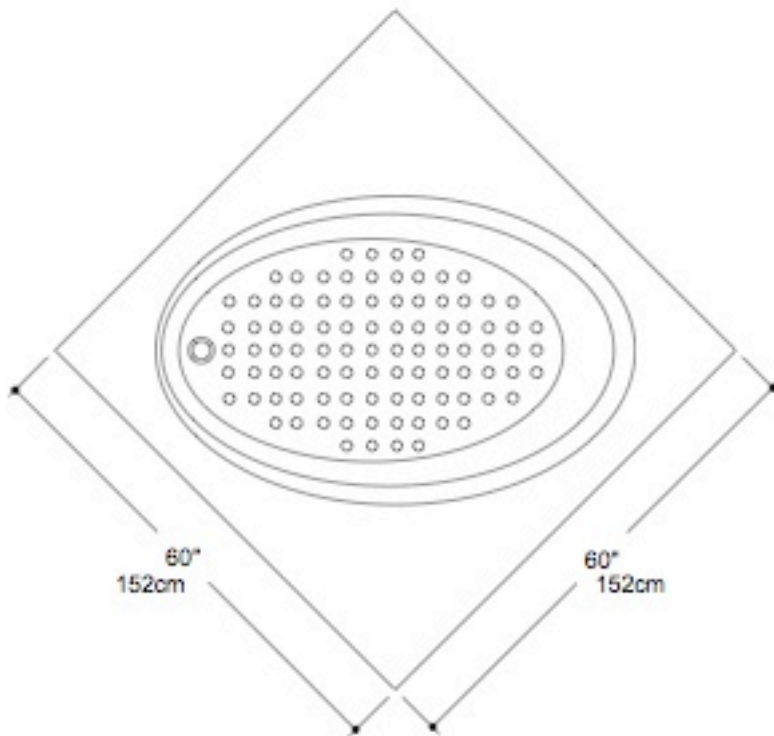

## MK28

CURVED DECK DEMOLDED FROM A BLOCKED MOLD

CUT CORNER AS DEMOLDED FROM A BLOCKED MOLD

SQUARE DECK AS DEMOLDED FROM AN UNLOCKED MOLD